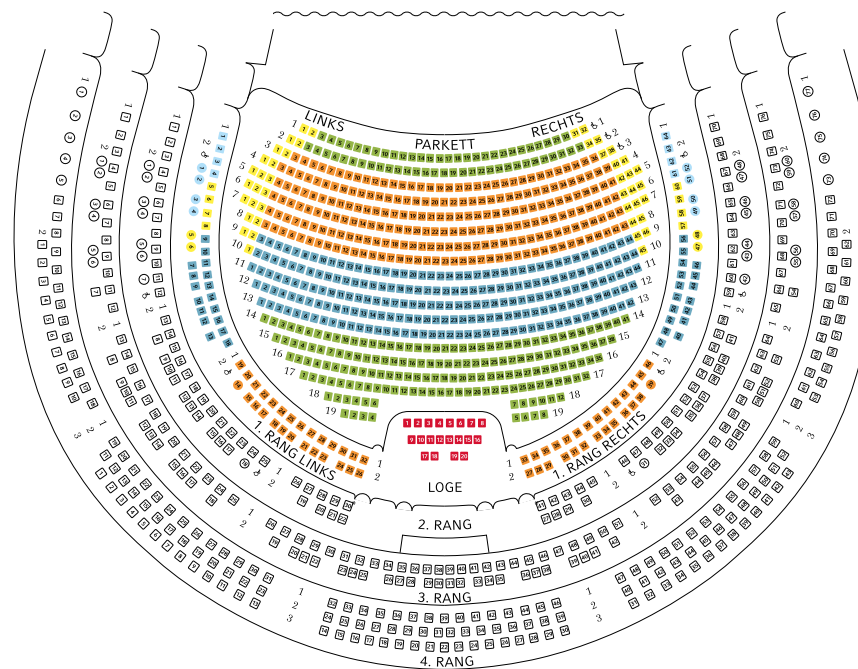

Opera & Ballet II

PRICE CATEGORIES

SEATING CATEGORIES

	● Loge	● 1	● 2	● 3	● 4	● 5
CC	66.00	55.00 <i>27.50</i>	39.00 <i>19.50</i>	26.00 <i>13.00</i>	13.00 <i>6.50</i>	8.00

Please note that viewing may be restricted at the sides of the auditorium as well as in some circle seating.

All prices are in Euro

Reduced prices (in italics)

Reduced prices are available for tickets of 12 Euros and more in seating categories 1 to 5. Discounts are only available with valid ID and are not transferable. The relevant ID must be presented at the entrance.

Wheelchair spaces accessible

- in the stalls

- in 1st and 2nd circle not suitable for electric wheelchairs

* Seat with constrained legroom

PRICE CATEGORIES

Extras

ZU1	ZU2	ZU3	ZU4	ZU5	ZU6	ZU7	ZU8
3.50	5.00	6.50	12.00	16.00	20.00	26.00	30.00
	<i>3.00</i>	<i>3.00</i>	<i>6.00</i>	<i>8.00</i>	<i>10.00</i>	<i>13.00</i>	<i>15.00</i>